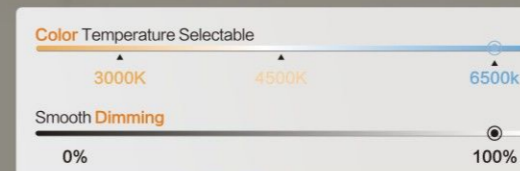

Color / Material

● Black  
● Aluminum + Iron , PVC

- LED
- LED
- 2.4G
- Dimmable
- Reversible
- 6 Speed
- Night Mode

**F2930-400**

D400\*H130mm  
24W / 48W / 24W

**Color / Material**

- White
- Aluminum + Iron , PVC