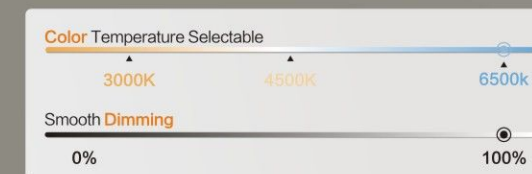

- LED
- 2.4G
- Dimmable
- Reversible
- 6 Speed
- Night Mode