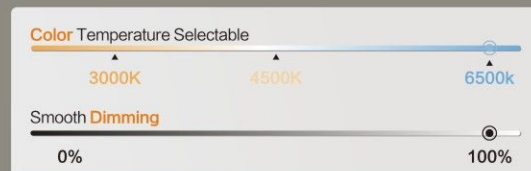

# Fan Light

**F2903-430/530**

D400xH140mm (dark) 24W / 48W / 24W  
D500xH140mm (dark) 30W / 60W / 30W

**Color / Material**

● Black + Oak Color  
● Aluminum + Iron , PMMA

**F2902-430/530**

D430xH140mm (Light) 24W / 48W / 24W  
D530xH140mm (Light) 30W / 60W / 30W

**Color / Material**

● White + Oak Color  
● Aluminum + Iron , PMMA

- LED
- 2.4G
- Dimmable
- Reversible
- 6 Speed
- Night Mode

2.4G Remote Control