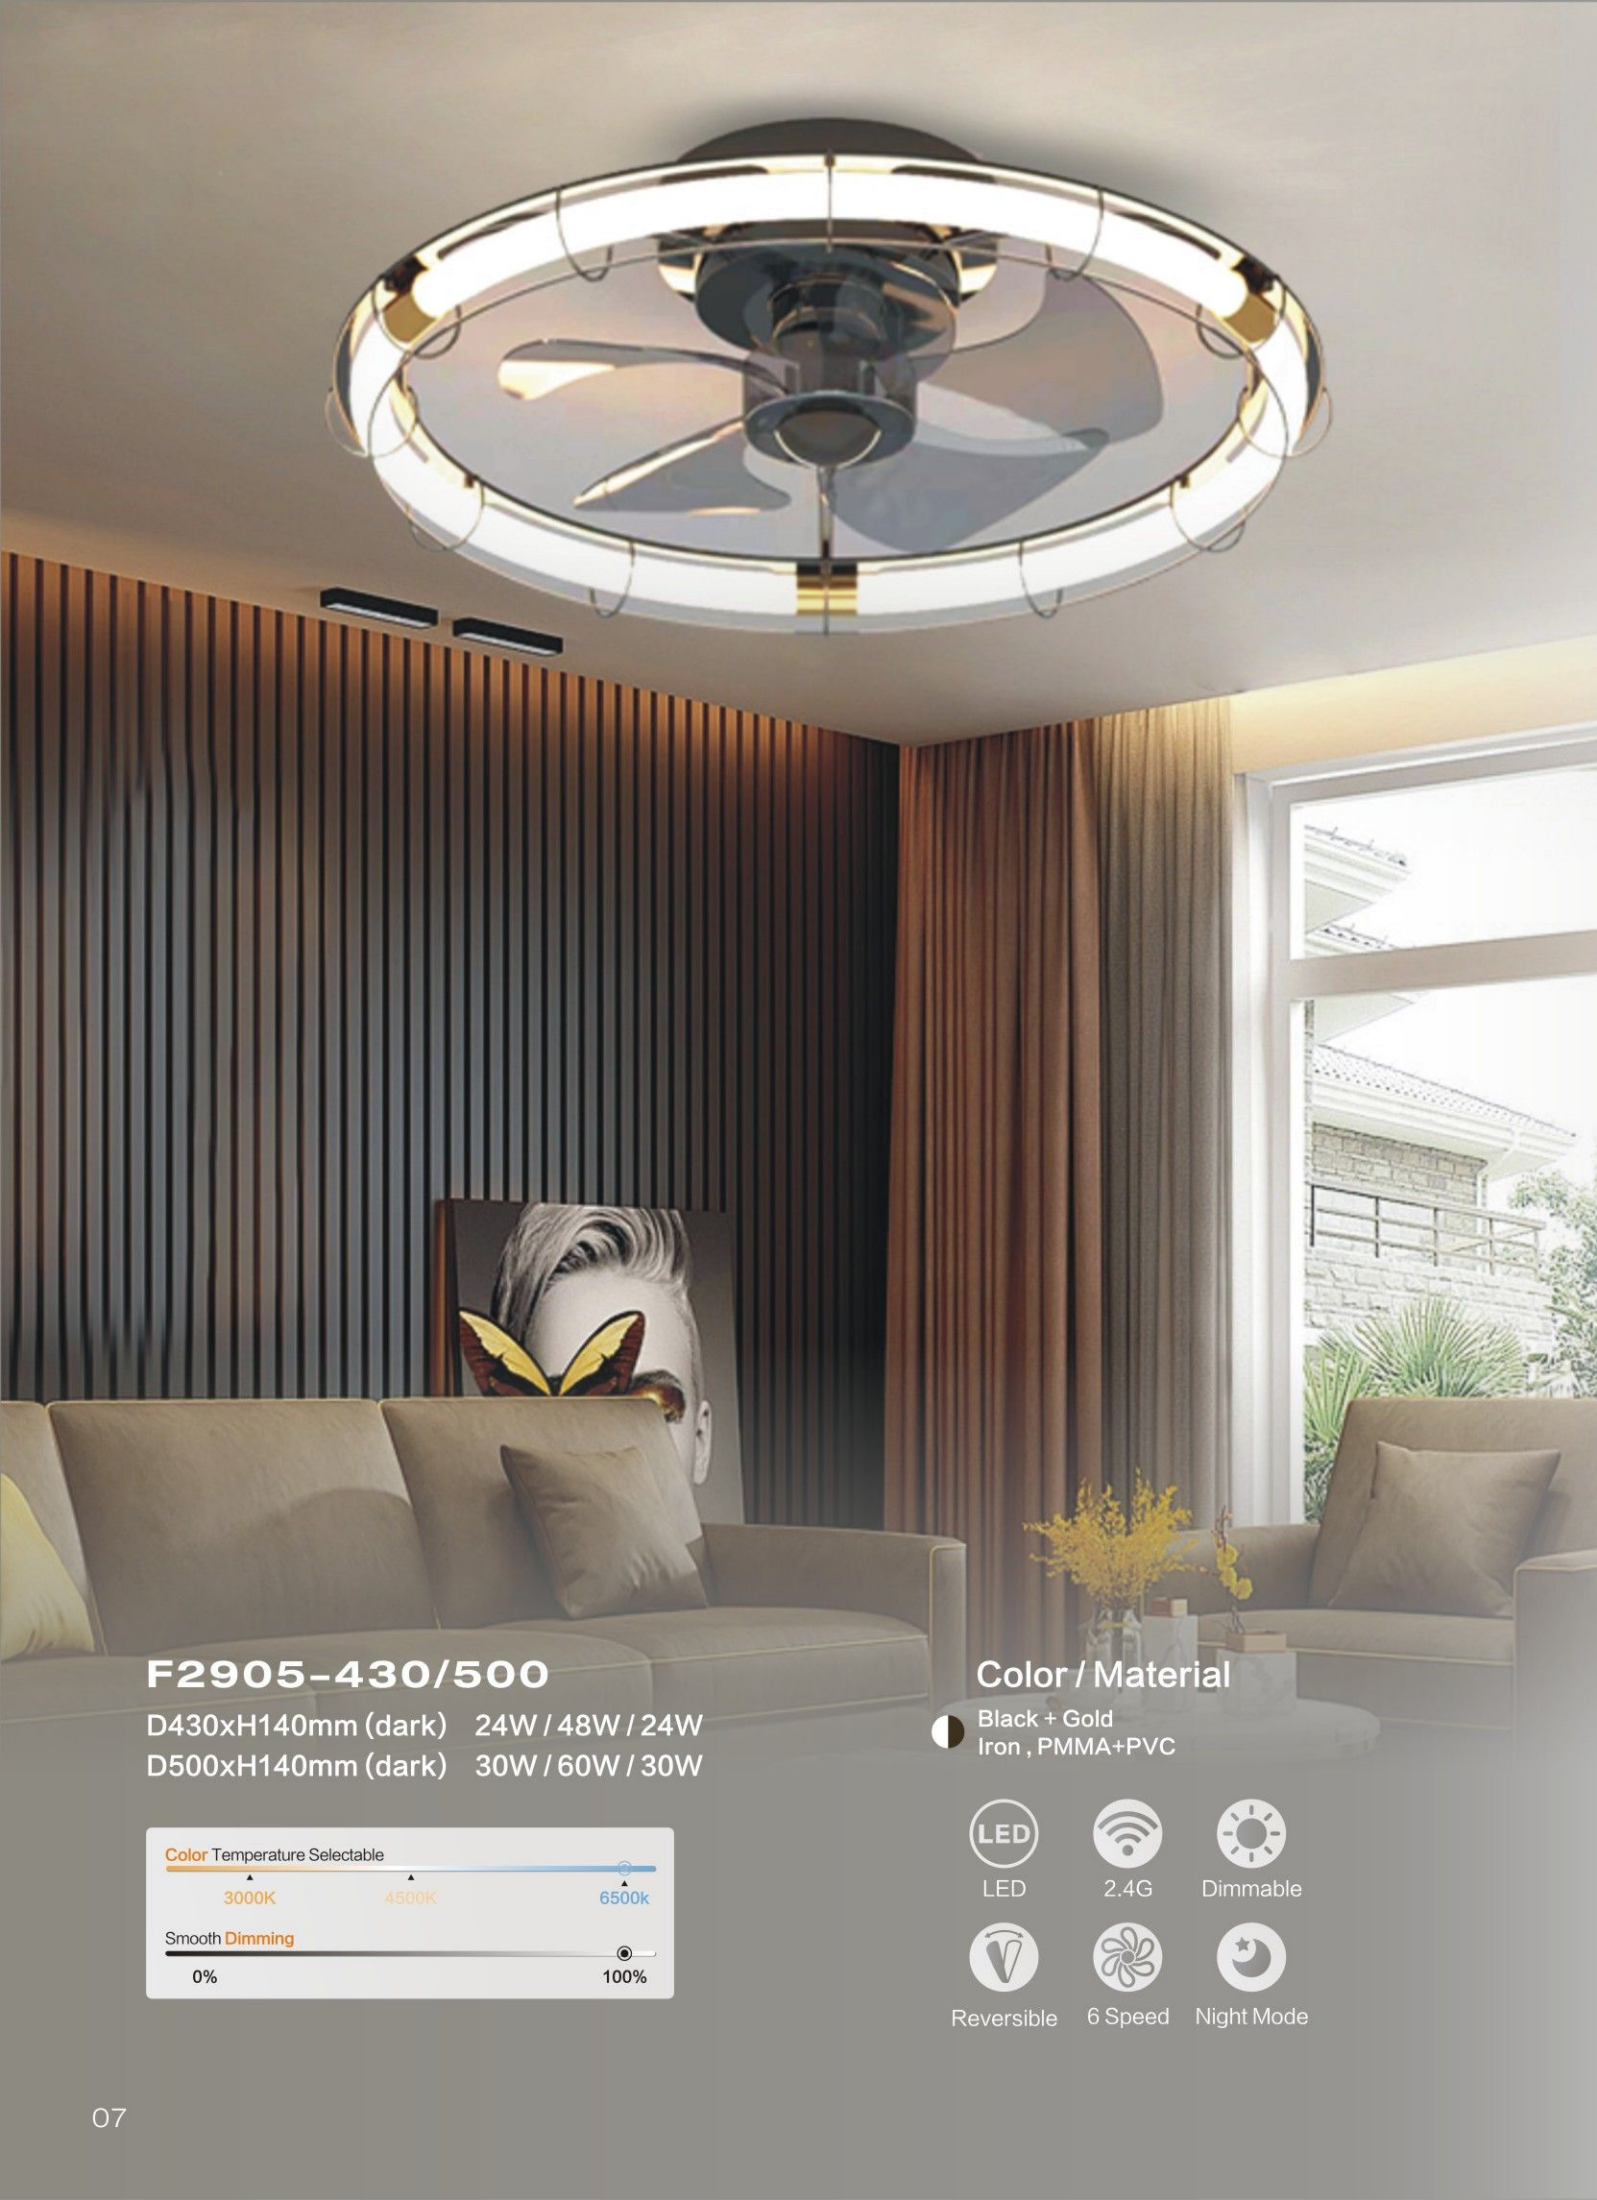

**Color / Material**

● White + Oak Color  
● Aluminum + Iron , PMMA

- LED
- 2.4G
- Dimmable
- Reversible
- 6 Speed
- Night Mode

2.4G Remote Control