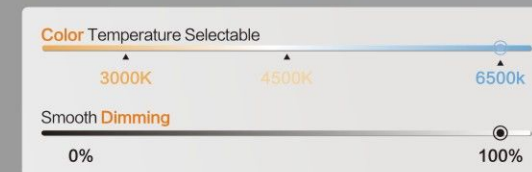

- LED
- LED
- 2.4G
- Dimmable
- Reversible
- 6 Speed
- Night Mode