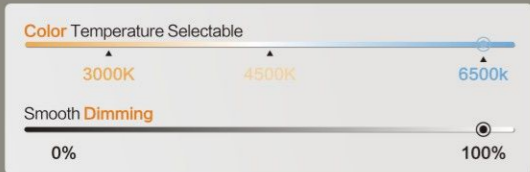

2.4G Remote Control