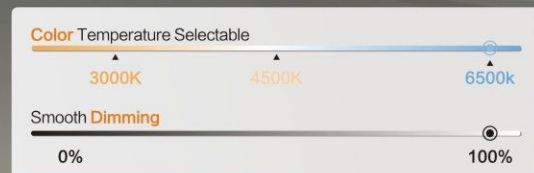

**Color / Material**

● Black  
● Aluminum + Iron , PVC

**Color Temperature Selectable**

3000K      4500K      6500k

**Smooth Dimming**

0%      100%

- LED
- 2.4G
- Dimmable
- Reversible
- 6 Speed
- Night Mode

# Fan Light

**F2928-400**

D400\*H130mm  
24W / 48W / 24W

Color / Material

White / Black  
Iron, PMMA

2.4G  
Remote Control

LED

2.4G