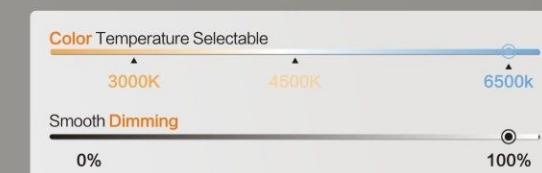

- 25W ● 6 Speed
- 3000K-6500K
- 2.4G Remote Control

- Φ 360x150mm (Normal Blade)
- Φ 515x150mm (Long Blade)

Various Lampshade Styles

希乐光电  
XILE OPTOELECTRONIC

E27 Fan Light

Color Temperature Selectable

3000K 4500K 6500K

2.4G  
Remote Control

Fan Light

**F2898-430/500**

D430xH140mm (Light/dark) 24W / 48W / 24W  
 D500xH140mm (Light/dark) 30W / 60W / 30W

**Color / Material**

● White + Oak Color / Black + Oak Color  
 Aluminum + Iron , PMMA+PVC