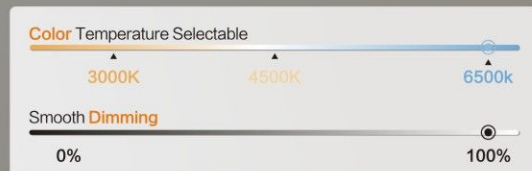

Color / Material

● White + Oak Color / Black + Walnut color
Aluminum + Iron , PMMA

- LED
- 2.4G
- Dimmable
- Reversible
- 6 Speed
- Night Mode

2.4G
Remote Control