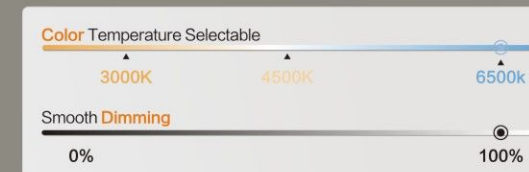

- LED
- 2.4G
- Dimmable
- Reversible
- 6 Speed
- Night Mode