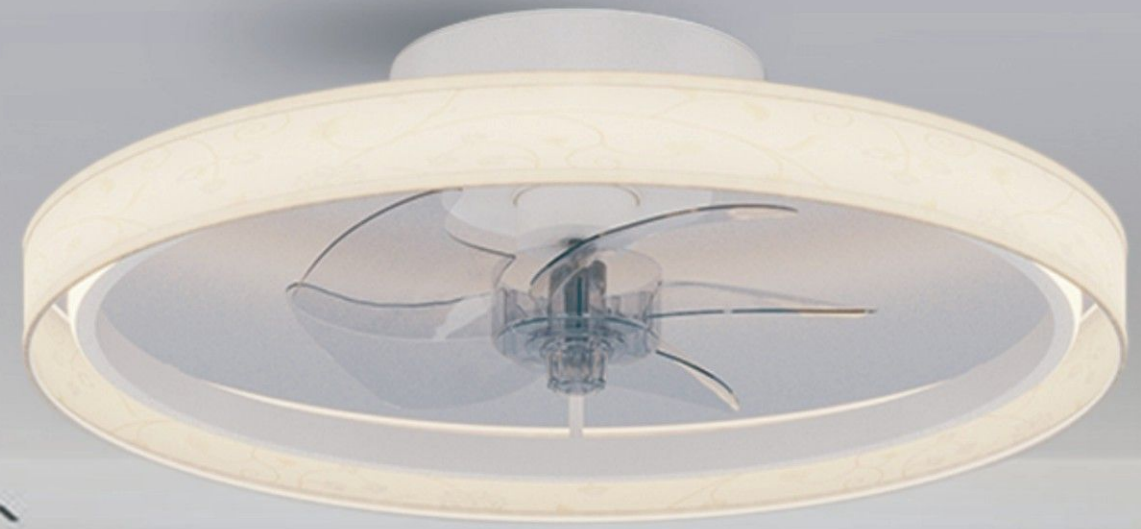

Dimmable

Reversible

6 Speed

Night Mode

**F2925-430/500**

D430xH140mm 24W / 48W / 24W  
D500xH140mm 30W / 60W / 30W

Color / Material

White / Black  
Iron, PMMA