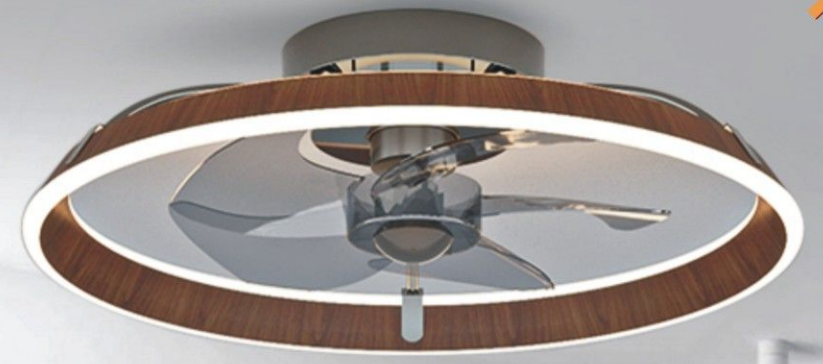

Fan Light

F2897-400/500

D400xH140mm (Light/dark) 24W / 48W / 24W
D500xH140mm (Light/dark) 30W / 60W / 30W

Color / Material

● Black + Walnut color
● Aluminum + Iron , PVC

- LED
- 2.4G
- Dimmable
- Reversible
- 6 Speed
- Night Mode