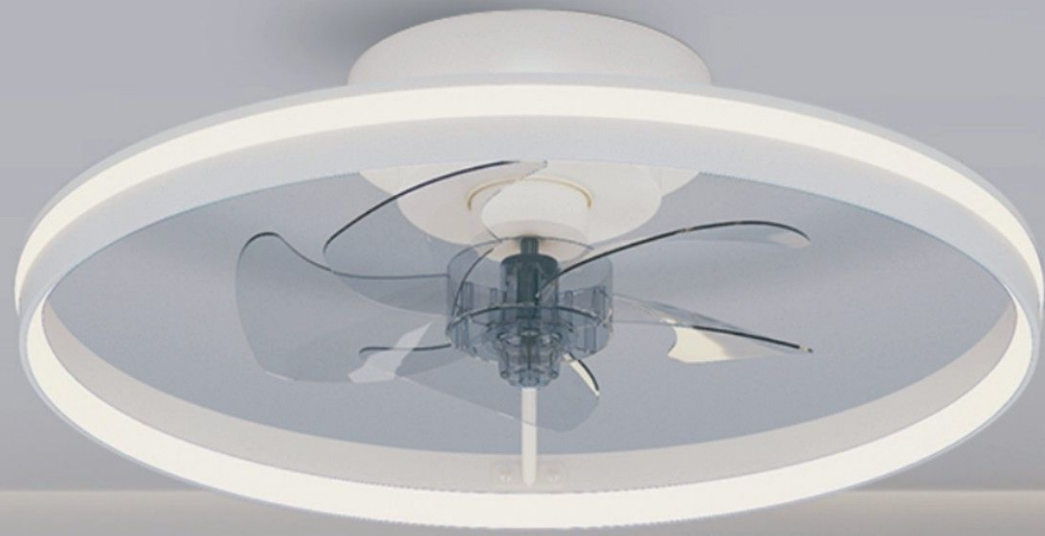

F2919-400

D400*H130mm
24W / 48W / 24W

Color / Material

● White
Aluminum + Iron , PVC

Color Temperature Selectable

3000K 4500K 6500K

Smooth Dimming

0%

100%

LED

2.4G

Dimmable

Reversible

6 Speed

Night Mode